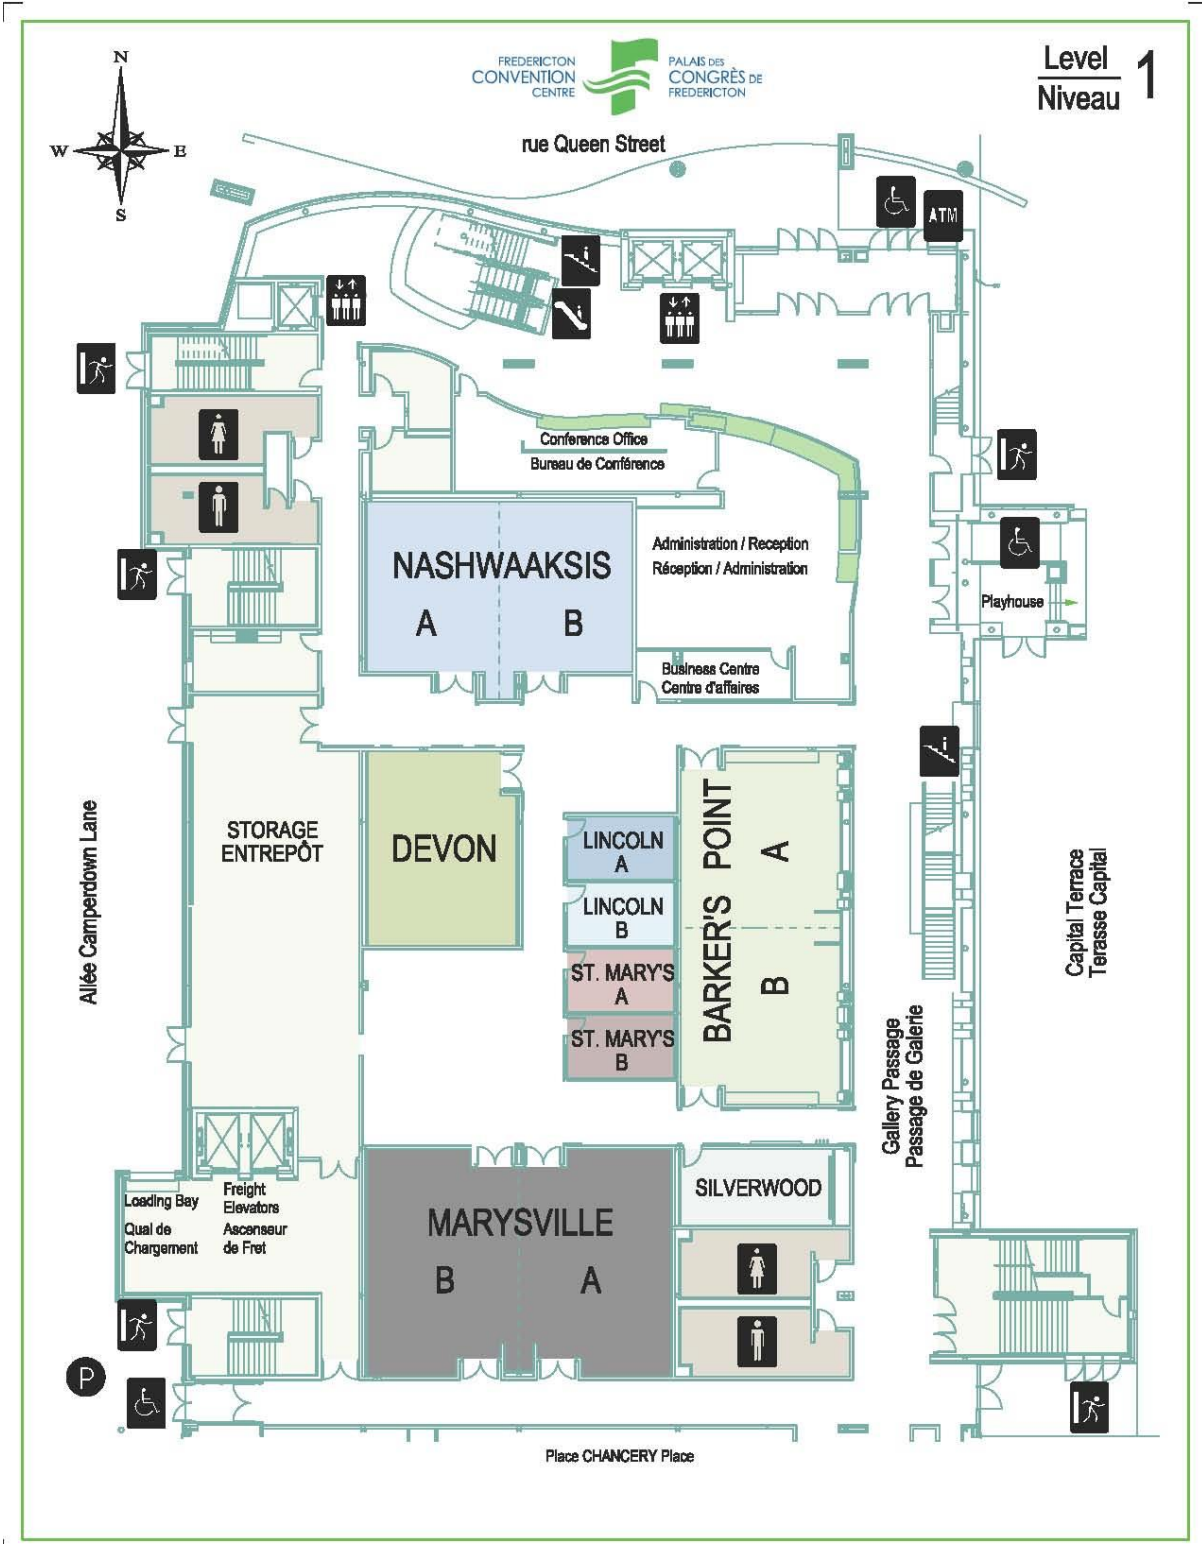

Maps

Fredericton Convention Centre

Crowne Plaza Lord Beaverbrook

LOBBY LEVEL

Downtown Fredericton

- 1 Fredericton Convention Centre
 - 2 Crowne Plaza
 - 3 Delta Fredericton
 - 4 Hilton Garden Inn
- ↙ Best Western and Hampton Inn