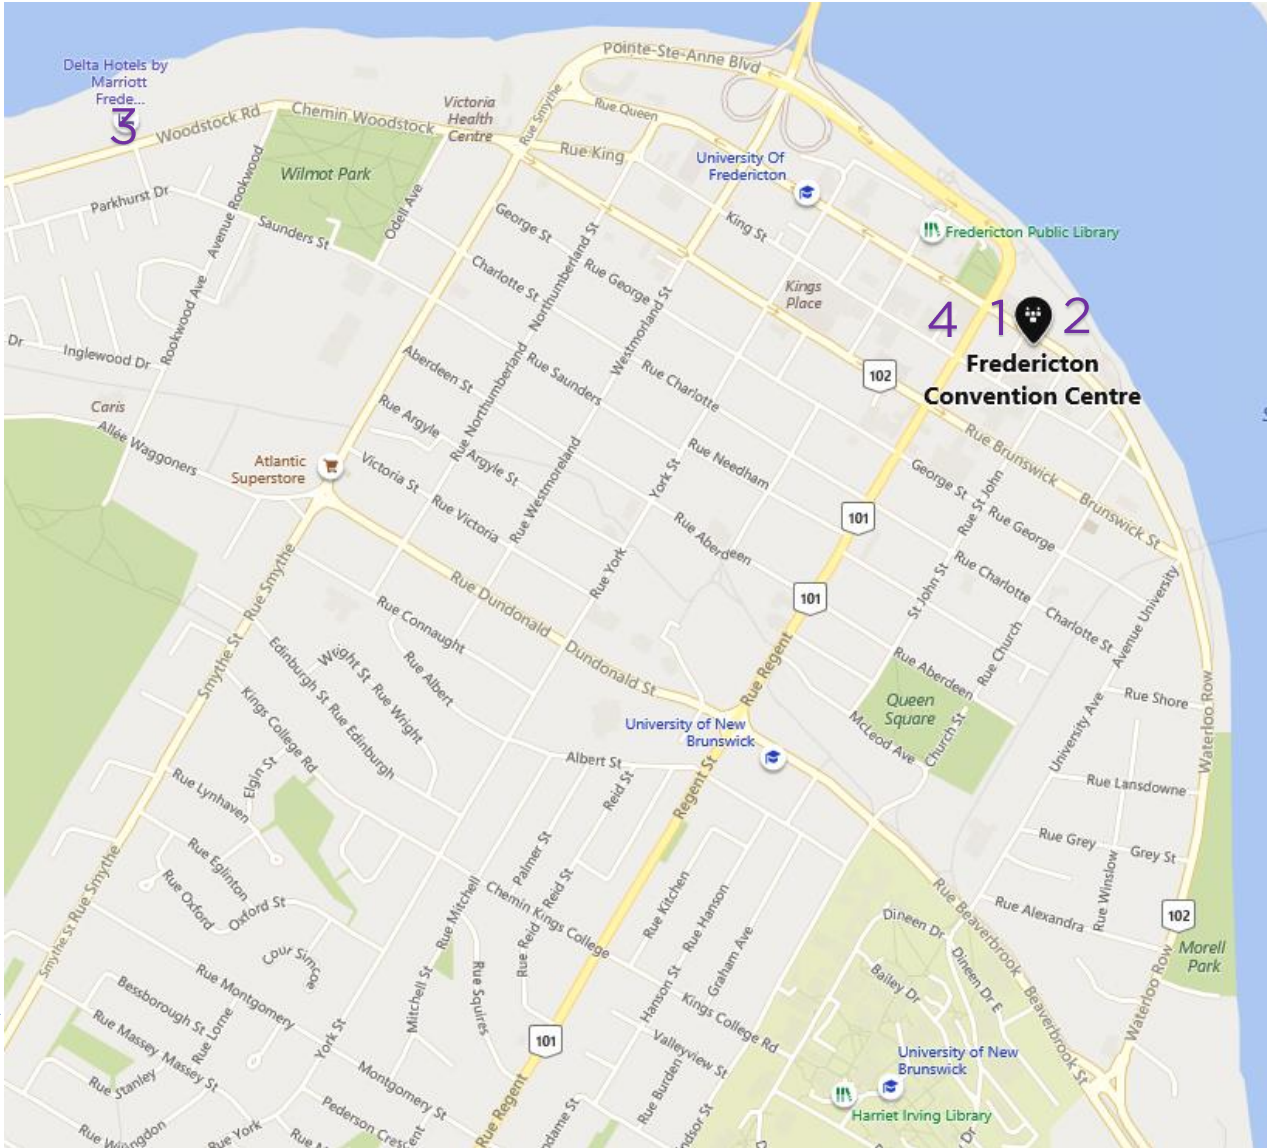

Maps

Fredericton Convention Centre

Crowne Plaza Lord Beaverbrook

LOBBY LEVEL

Downtown Fredericton

- 1 Fredericton Convention Centre
 - 2 Crowne Plaza
 - 3 Delta Fredericton
 - 4 Hilton Garden Inn
- ↙ Best Western and Hampton Inn