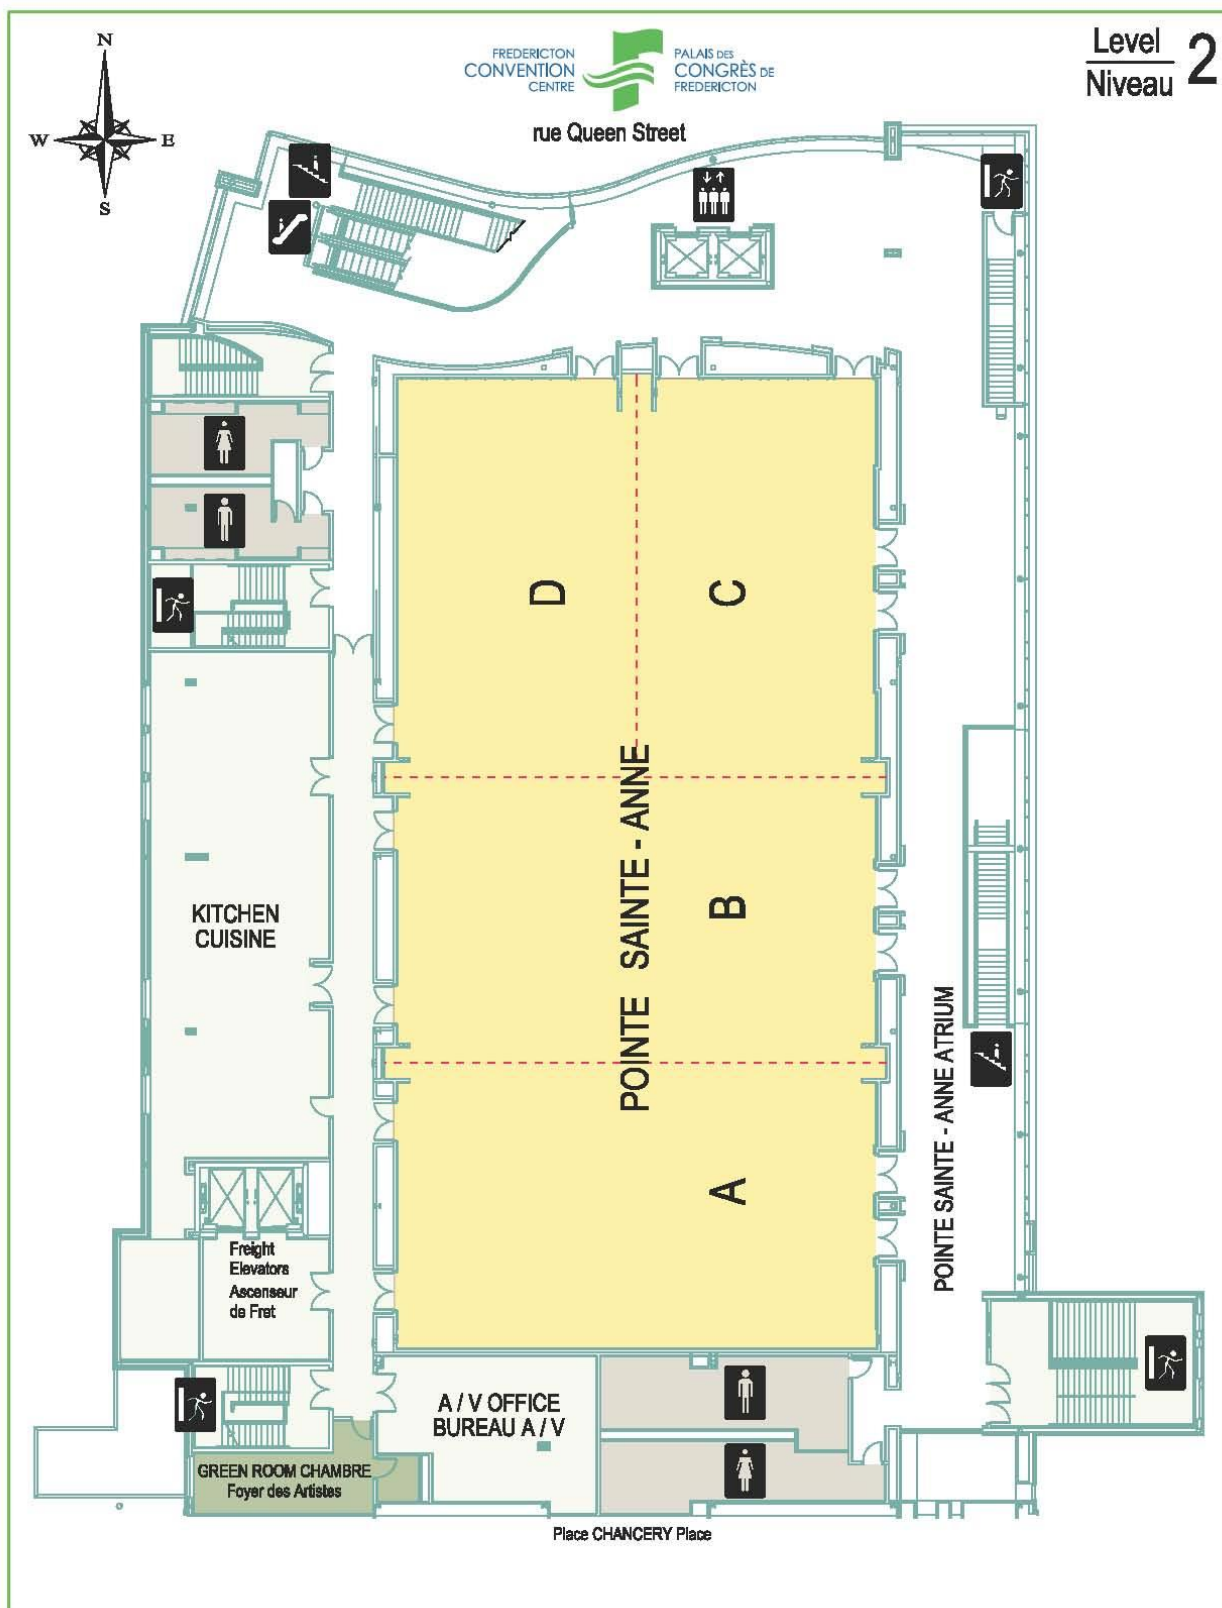

Maps

Fredericton Convention Centre

Crowne Plaza Lord Beaverbrook

LOBBY LEVEL

Downtown Fredericton

- 1 Fredericton Convention Centre
 - 2 Crowne Plaza
 - 3 Delta Fredericton
 - 4 Hilton Garden Inn
- ↙ Best Western and Hampton Inn